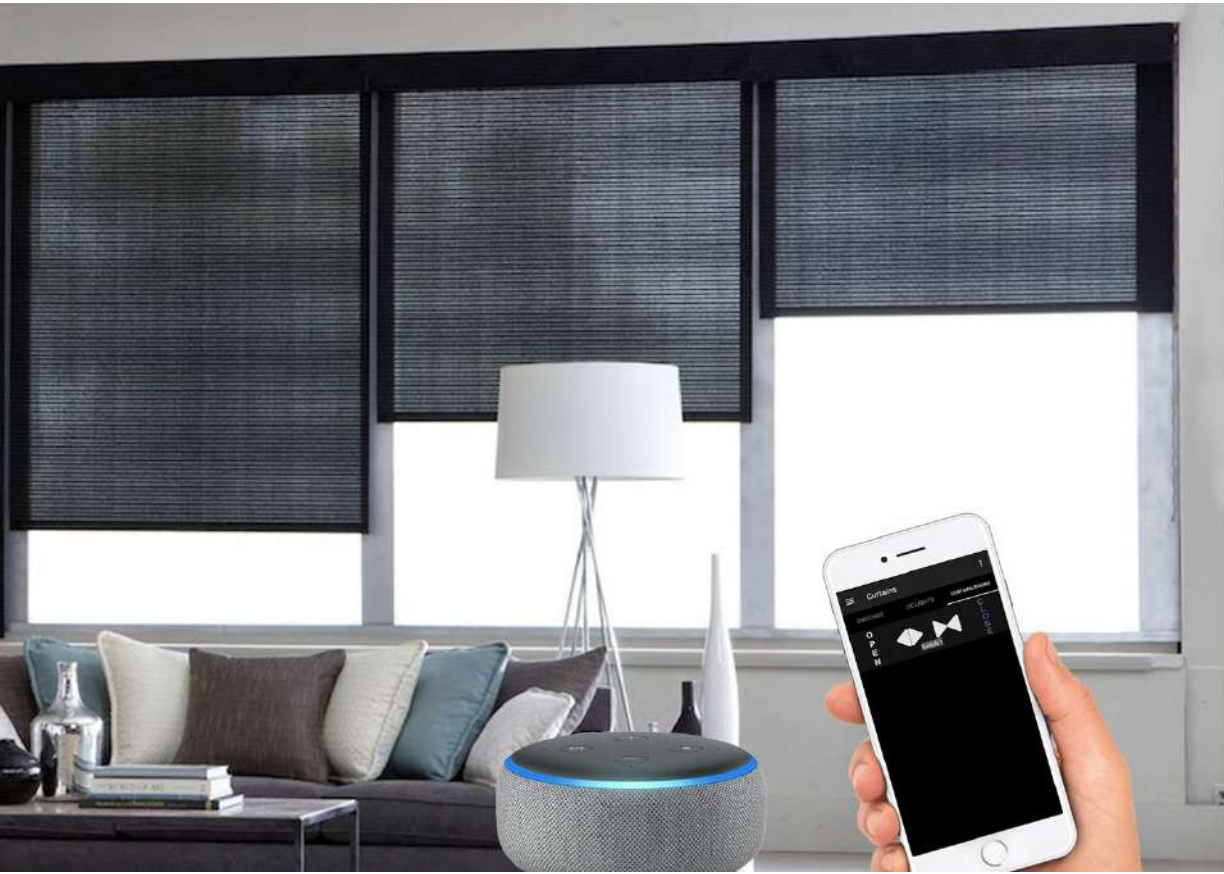

## TOUCH SCREEN SWITCH BOARD

Enjoy tenderness of soft touch switchboards with digital regulator and smart switches

Easy  
installation

Easy  
update

Smart  
switches

Connect  
to wifi

Free  
Application

Voice  
Control

## RETRO FIT

Old Switchboards but Modern with AutomateEm

Easy  
installation

Easy  
update

Smart  
switches

Connect  
to wifi

Free  
Application

Voice  
Control

# AUTOMATEEM CURTAINS

Just say “good morning” and your curtains will open with AutomateEm voice skills

  
Easy  
installation

  
Easy  
update

  
Smart  
switches

  
Connect  
to wifi

  
Free  
Application

  
Voice  
Control